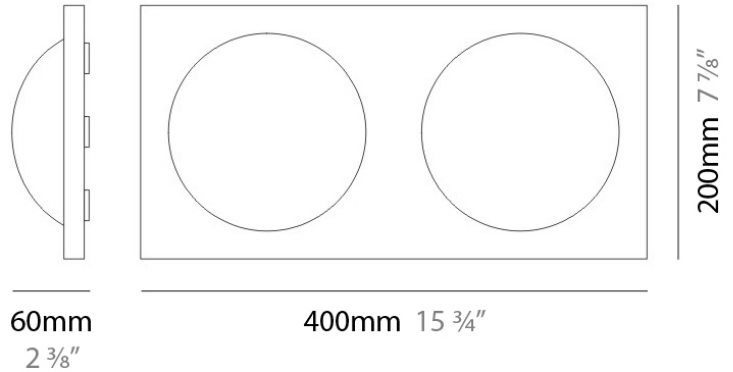

DOME SURFACE

D23031

GENERAL

Series: Dome
Division: Design
Mounting Type: Surface
Mounting Location: Wall
Subcategory: Ambient

PHYSICAL

Shape: Rectangle
Length (mm): 400
Length (in): 15 3/4
Height (mm): 200
Height (in): 7 7/8
Extension (mm): 60
Extension (in): 2 3/8
Light Distribution: Omnidirectional
Weight (kg): 3.2
Weight (lbs): 7
Diffuser: Satin White Glass
Fixture Finish: SST
Fixture Material: Glass / Aluminum

ELECTRICAL

Number of Lamps: 2
Lamp Type: LED Retrofit / Halogen
Bulb Included: Bulb Not Included
Total Output Wattage (W): 26 / 120
Max. Wattage Per Lamp (W): 13 / 60
Lamp Base: G9
Dimming: Non-Dimmable
Input Voltage (V): 120

LED

OPTICAL

RATINGS AND CERTIFICATIONS

Certified By: CSA Certified to UL and CSA Standards
IP rating: IP20